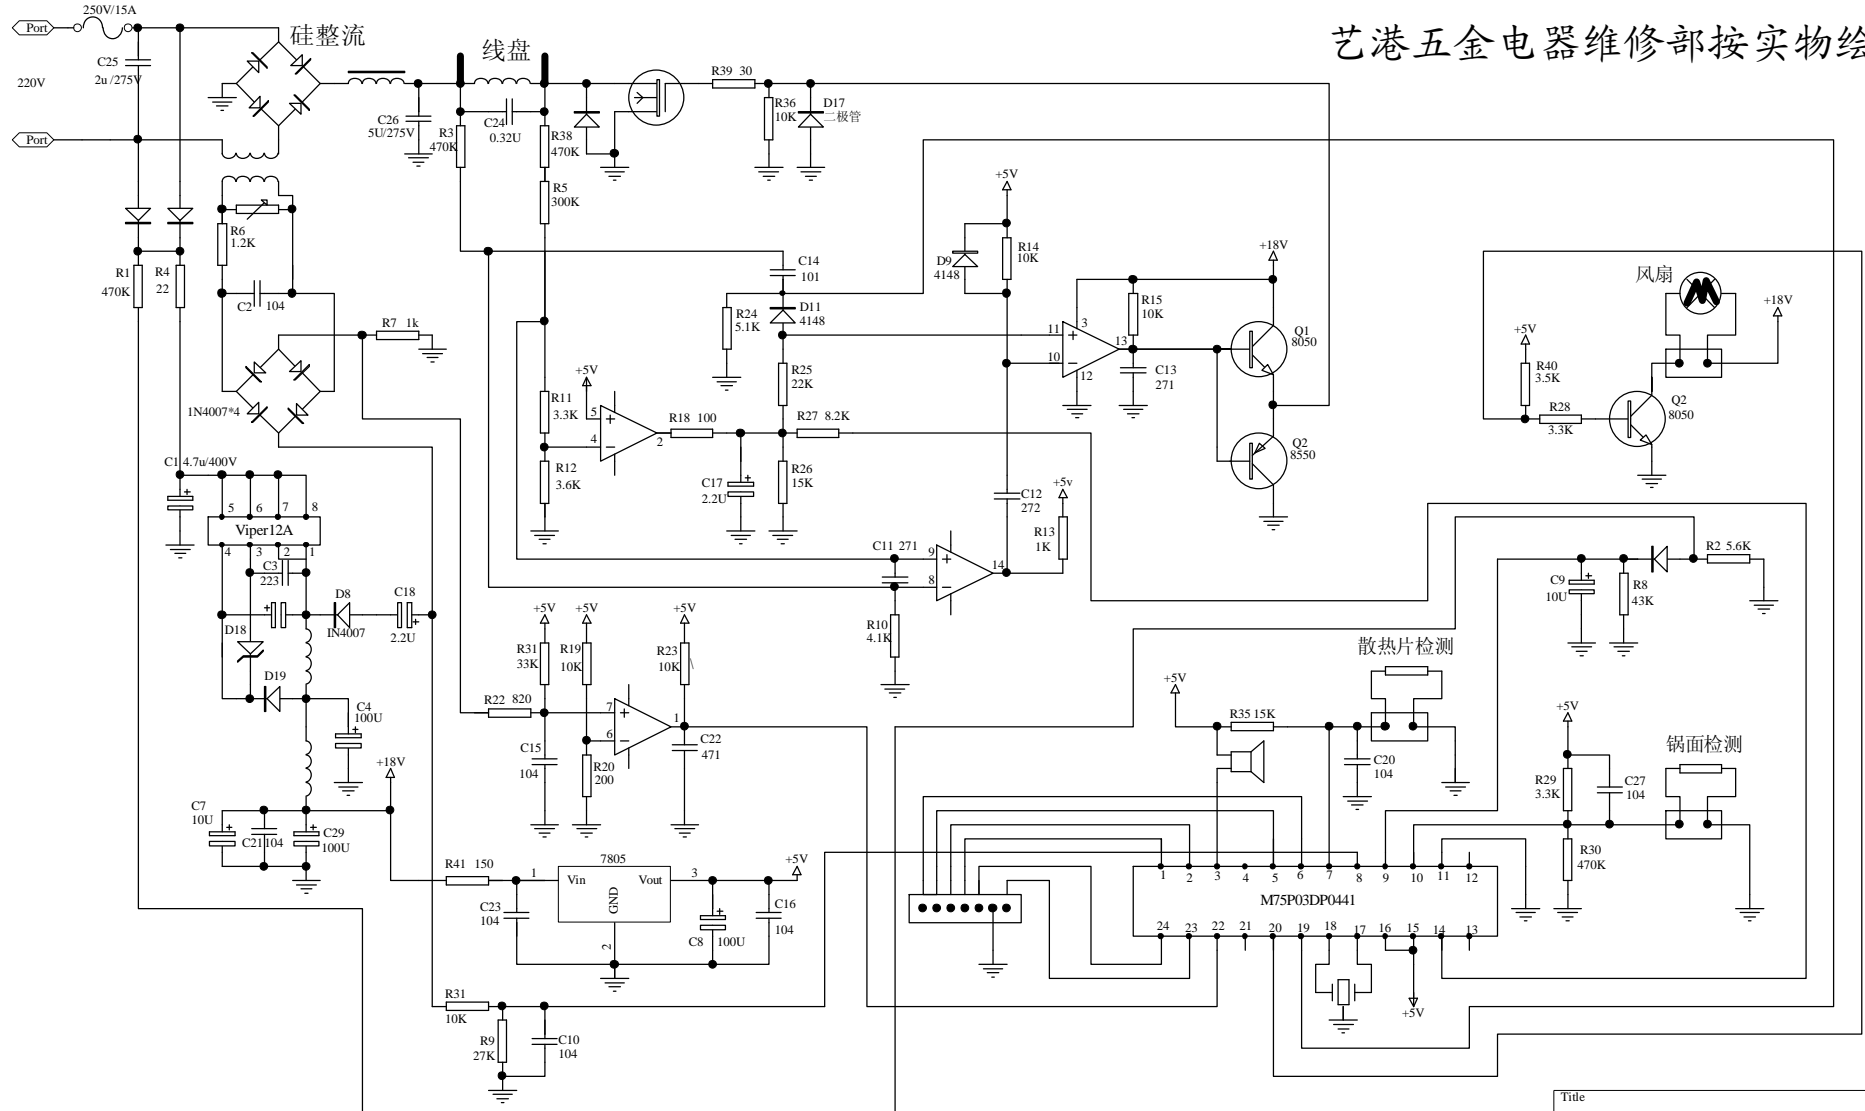

艺港五金电器维修部按实物绘测

万科KY - C20A2电磁炉图

Title		
Size	Number	Revision
B		
Date:	28-Mar-2006	Sheet of
File:	E:艺港五金电器维修部按实物绘测	Drawn By: