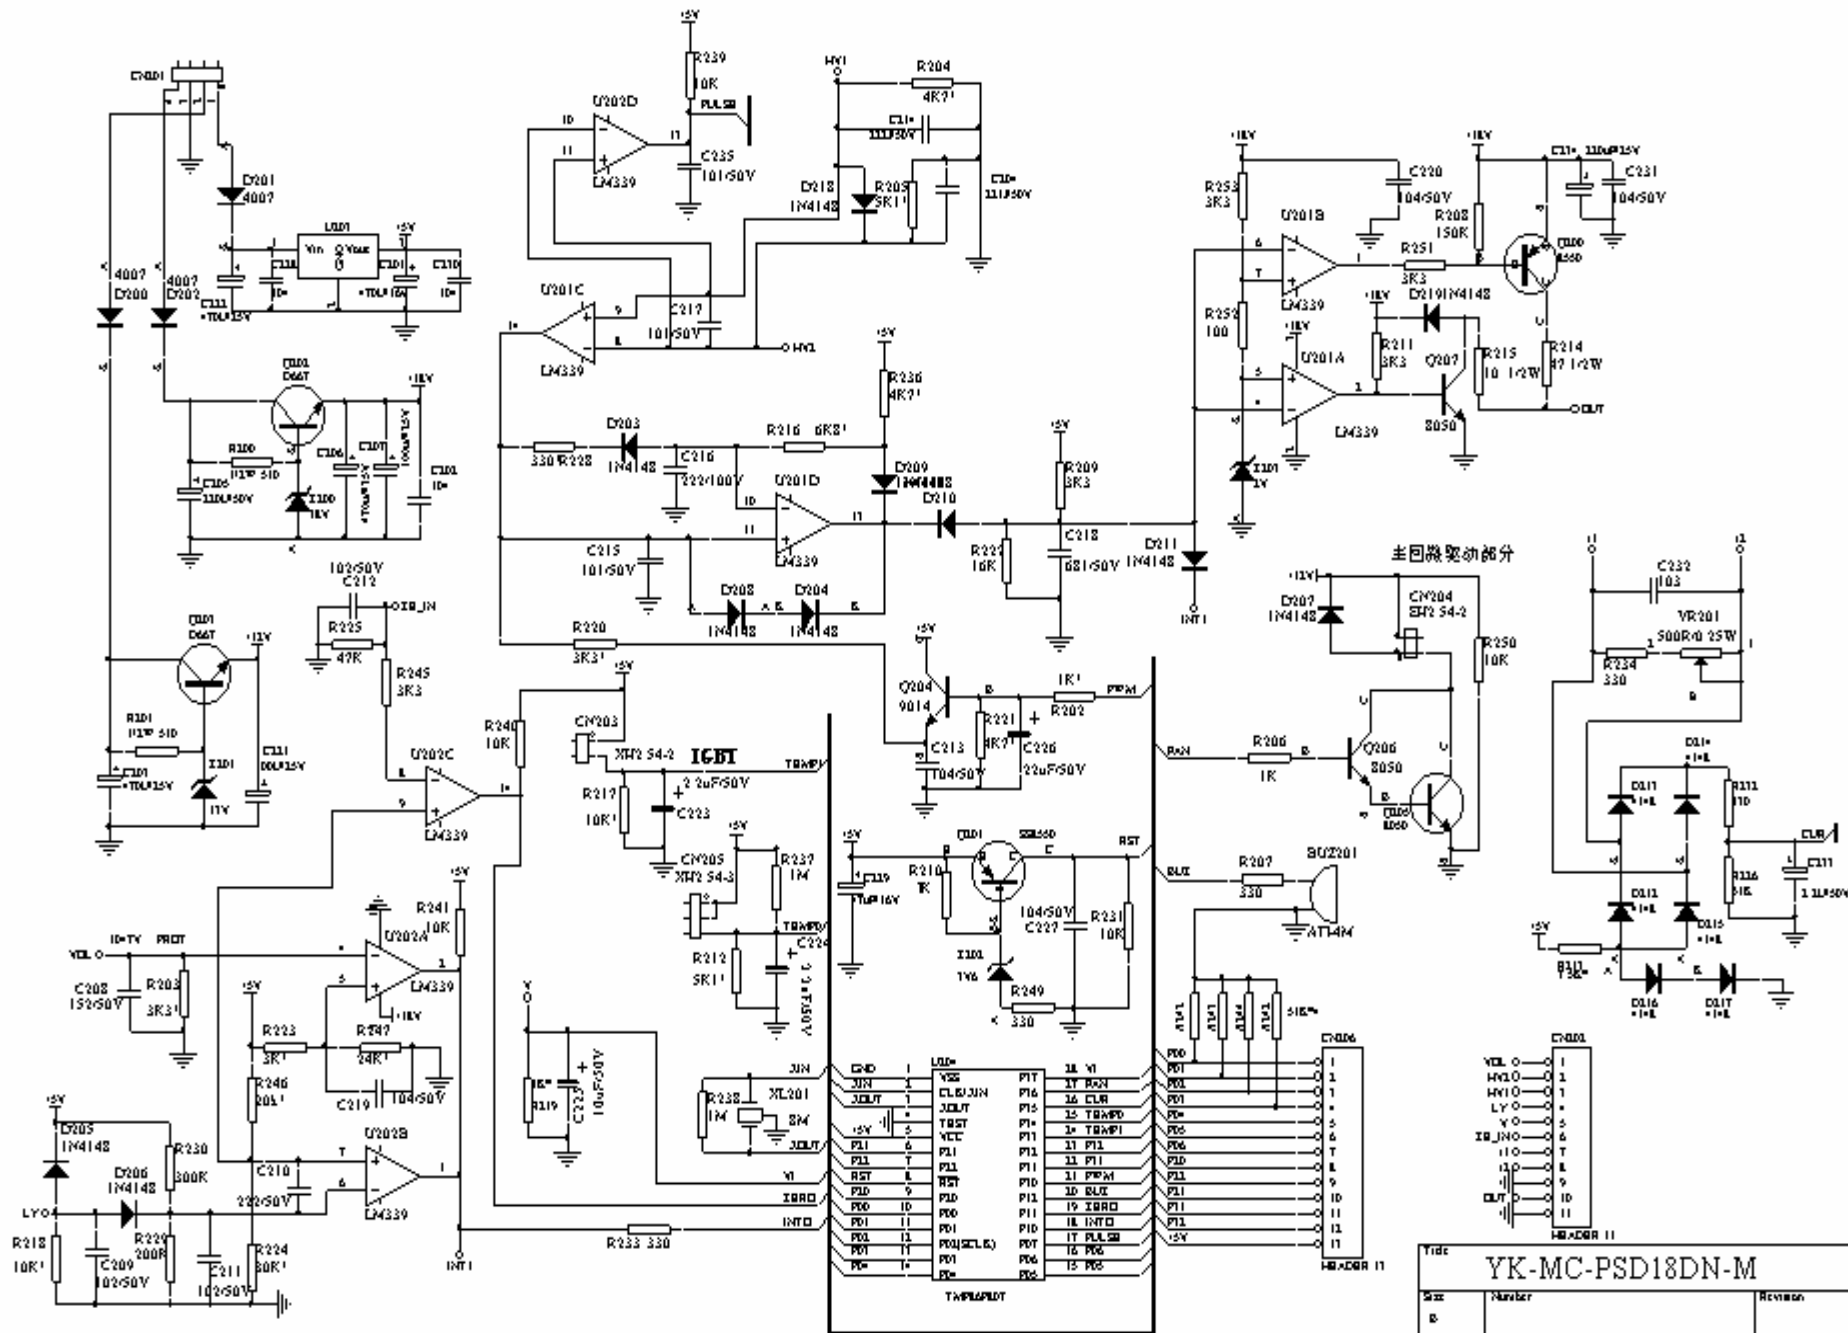

Title  
YK-MD-PD16FN-P

| Size  | Number         | Revision  |
|-------|----------------|-----------|
| Draw: | 5-16-2001      | Sheet of  |
| Proj: | 03000057100000 | Drawn No: |

主回巻驱动部分

|       |                  |           |                 |  |  |
|-------|------------------|-----------|-----------------|--|--|
| Title |                  |           | YK-MC-PSD18DN-M |  |  |
| Size  | Number           | Revision  |                 |  |  |
| Dwg:  | S-96-1001        | Sheet of  |                 |  |  |
| File: | D:\mc\psd18d.dwg | Drawn by: |                 |  |  |

Midea显示板

|       |                    |           |
|-------|--------------------|-----------|
| Title |                    |           |
| Size  | Number             | Revision  |
| A4    |                    |           |
| Date: | 3-29-2003          | Drawn by: |
| File: | D:\temp\PSY185\006 | Drawn by: |