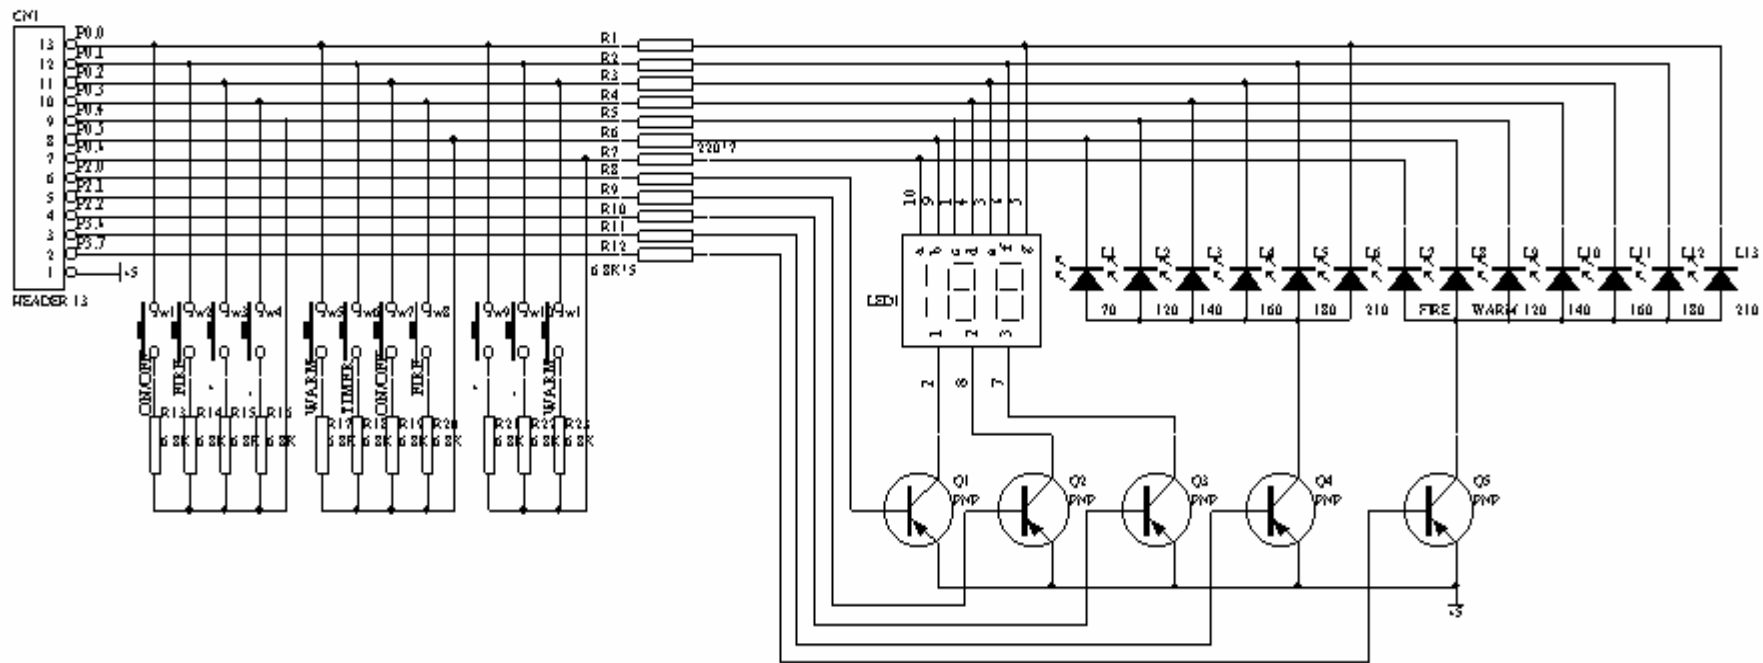

Title  
YK-MD-PD16FN-P

| Size  | Number         | Revision  |
|-------|----------------|-----------|
| Draw: | 5-16-2001      | Sheet of  |
| Proj: | 03000057100000 | Drawn No: |

主回巻驱动部分

|       |                  |           |                 |  |  |
|-------|------------------|-----------|-----------------|--|--|
| Title |                  |           | YK-MC-PSD18DN-M |  |  |
| Size  | Number           | Revision  |                 |  |  |
| Dwg:  | S-96-1001        | Sheet of  |                 |  |  |
| File: | D:\mc\psd18d.dwg | Drawn by: |                 |  |  |

Midea显示板

|       |                    |           |
|-------|--------------------|-----------|
| Title |                    |           |
| Size  | Number             | Revision  |
| A4    |                    |           |
| Date: | 3-29-2003          | Drawn by: |
| File: | D:\temp\PSY185\006 | Drawn by: |