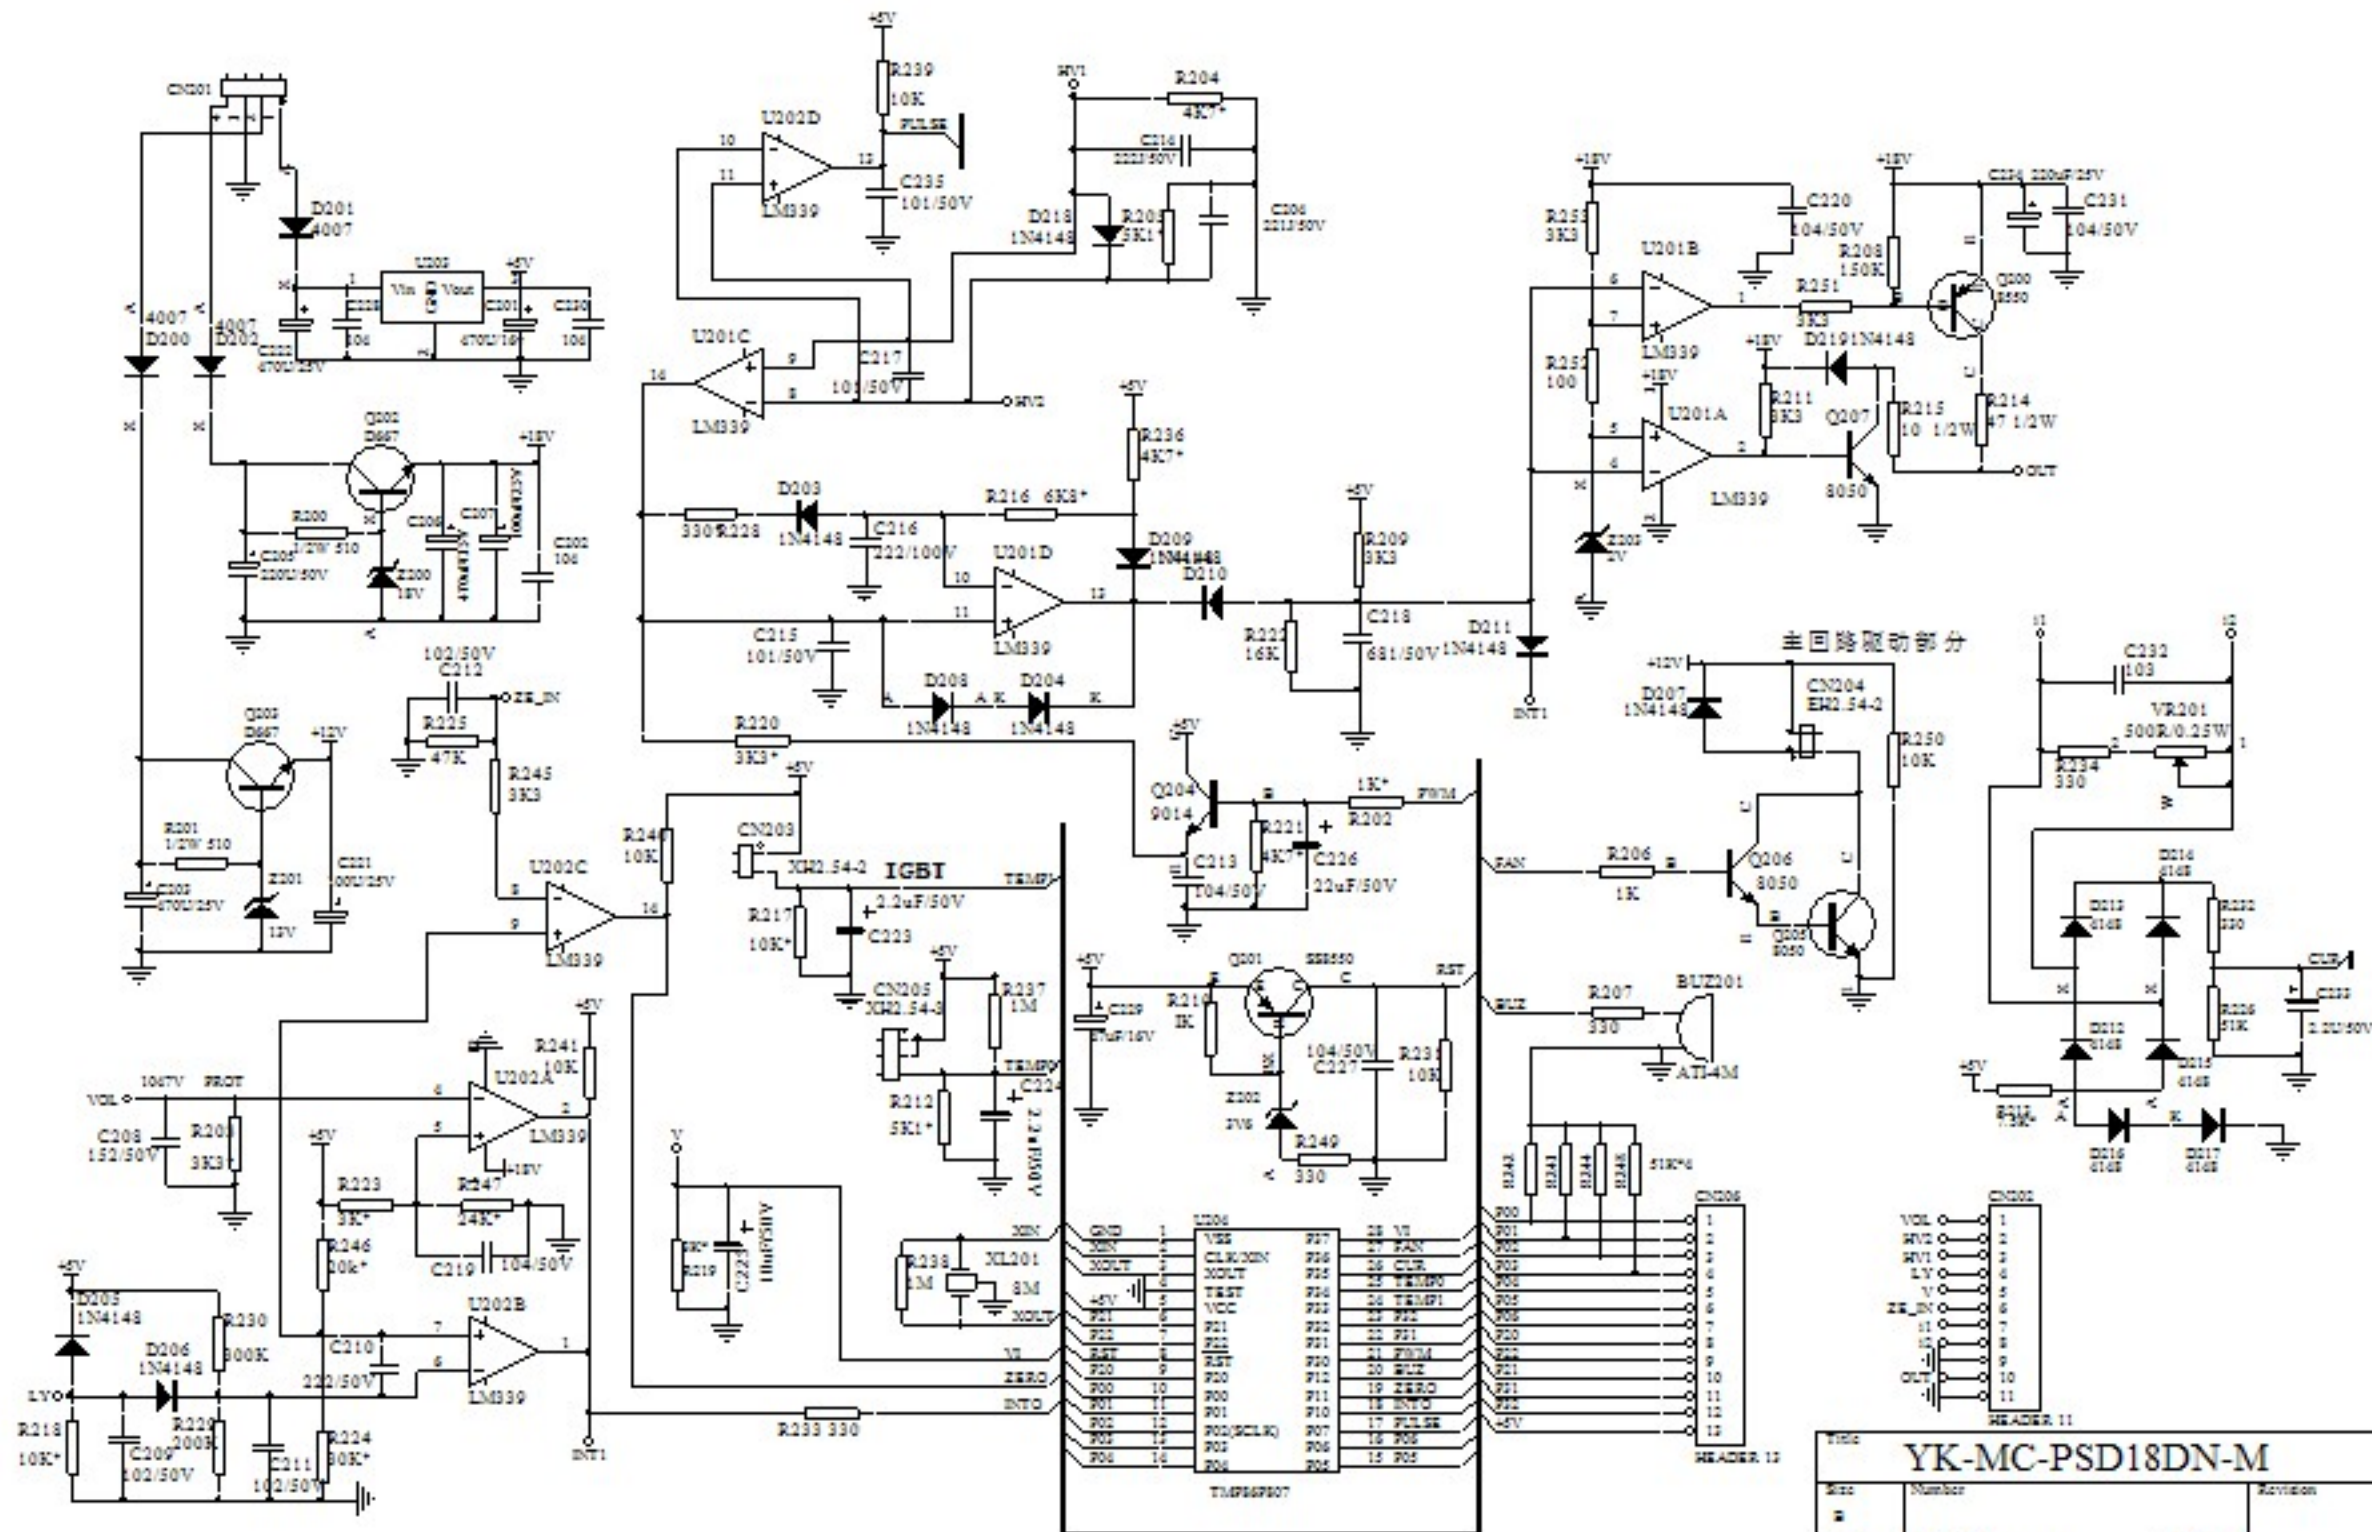

美的MC-PSD18DN-M

Midea显示板

Title		
Size	Number	Revision
A4		
Date	3-Nov-2003	Sheet of
File	D:\comp\PSY18D.DDB	Drawn By:

Title		
YK-MC-PSD18DN-M		
Size	Number	Revision
1		
Date	1999-09-09	Sheet of
File	01-mcp-PSD18DN.DWG	Drawn by