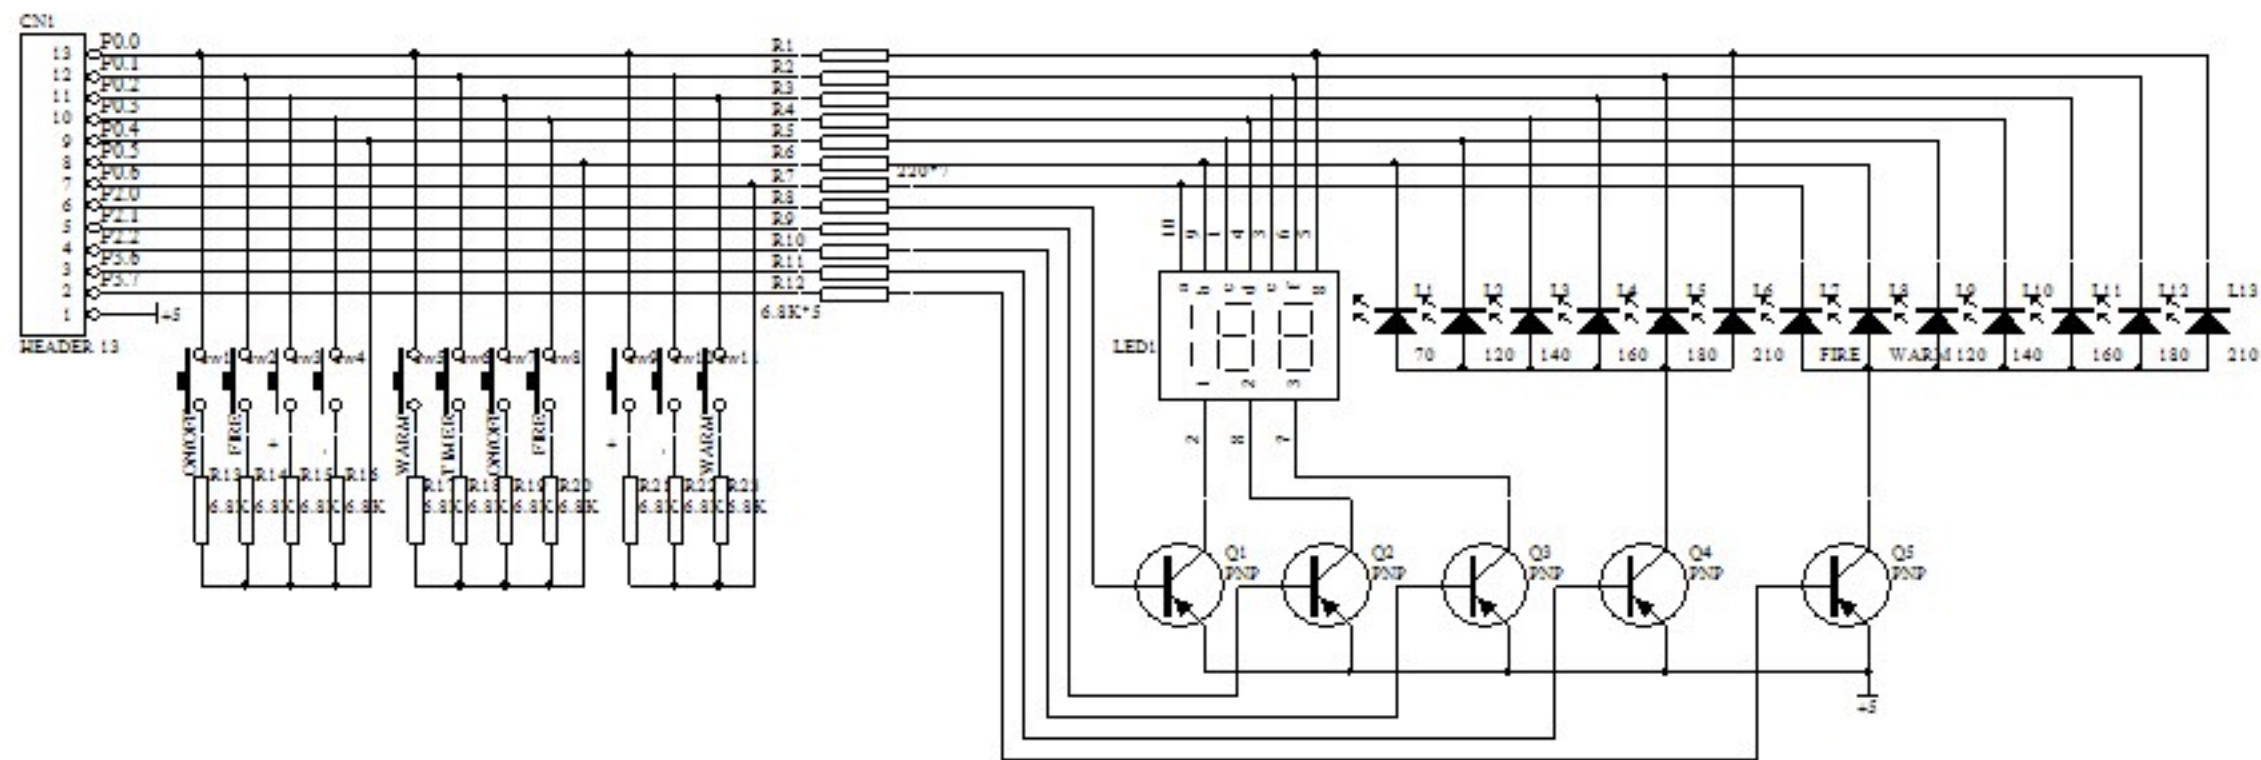

美的MC-PSD18DN-M

Midea显示板

Title		
Size	Number	Revision
A4		
Date	3-Nov-2003	Sheet of
File	D:\comp\PSY18D.DDB	Drawn By:

Title		
YK-MC-PSD18DN-M		
Size	Number	Revision
1		
Date	1999-09-09	Sheet of
File	01-mcp-PSD18DN.DWG	Drawn by