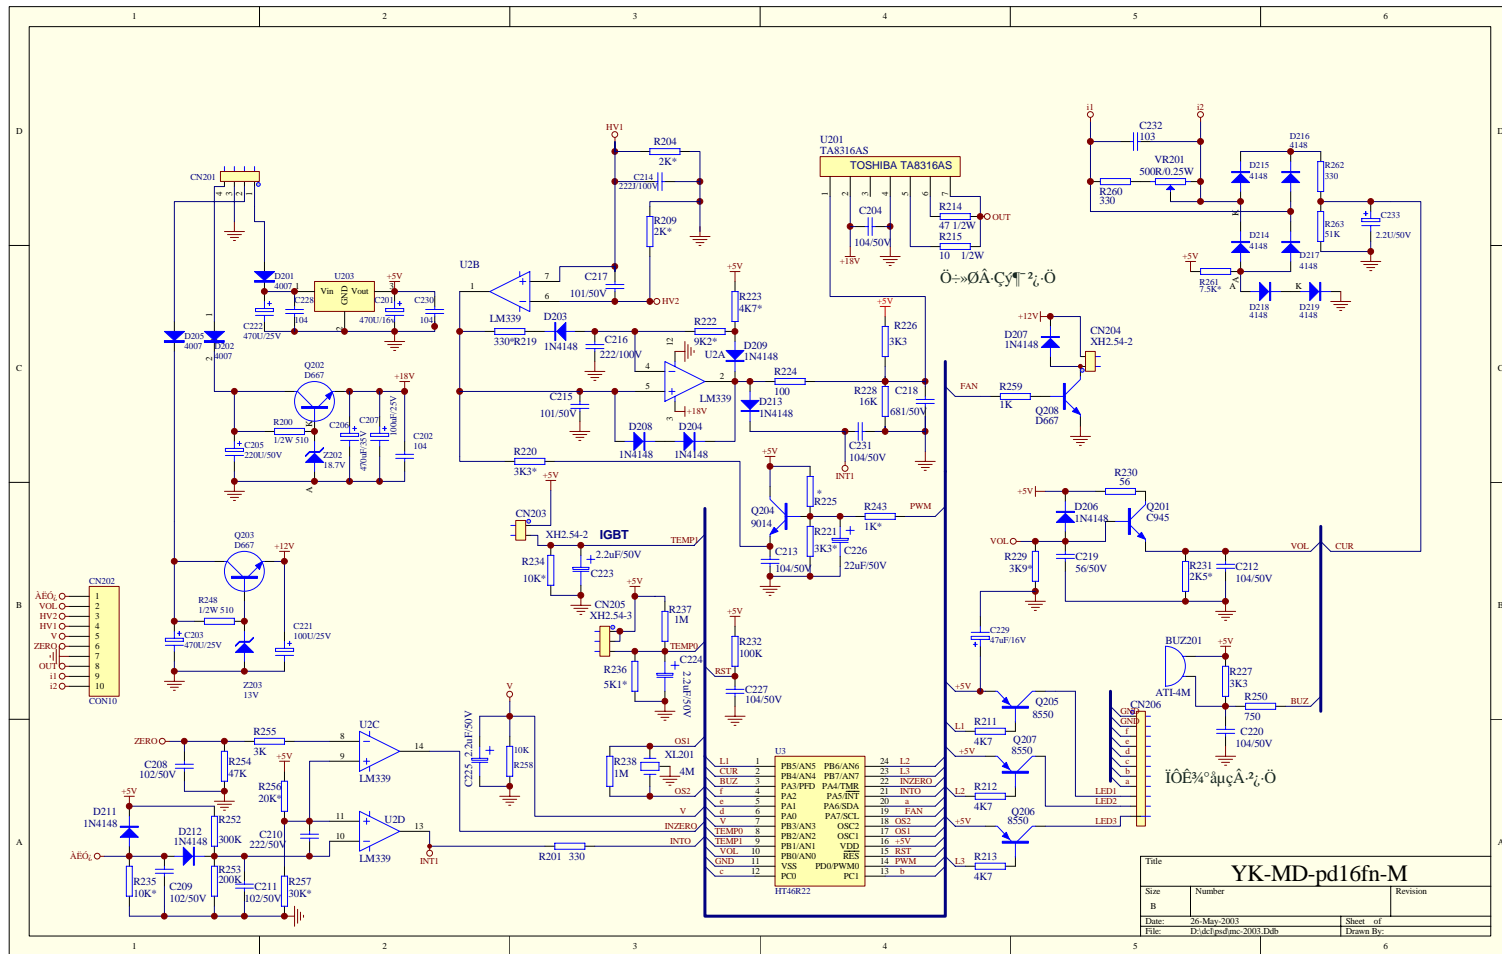

Title		
Size	Number	Revision
A3		
Date	26-May-2003	Sheet of
File	E:\d3\pedmc-2003.Ddb	Drawn By:

Title		
YK-MD-PD16FN-P		
Size	Number	Revision
B		
Date	25-May-2003	Sheet of
File	D:\d1\pdmc-2003.Ddb	Drawn By: