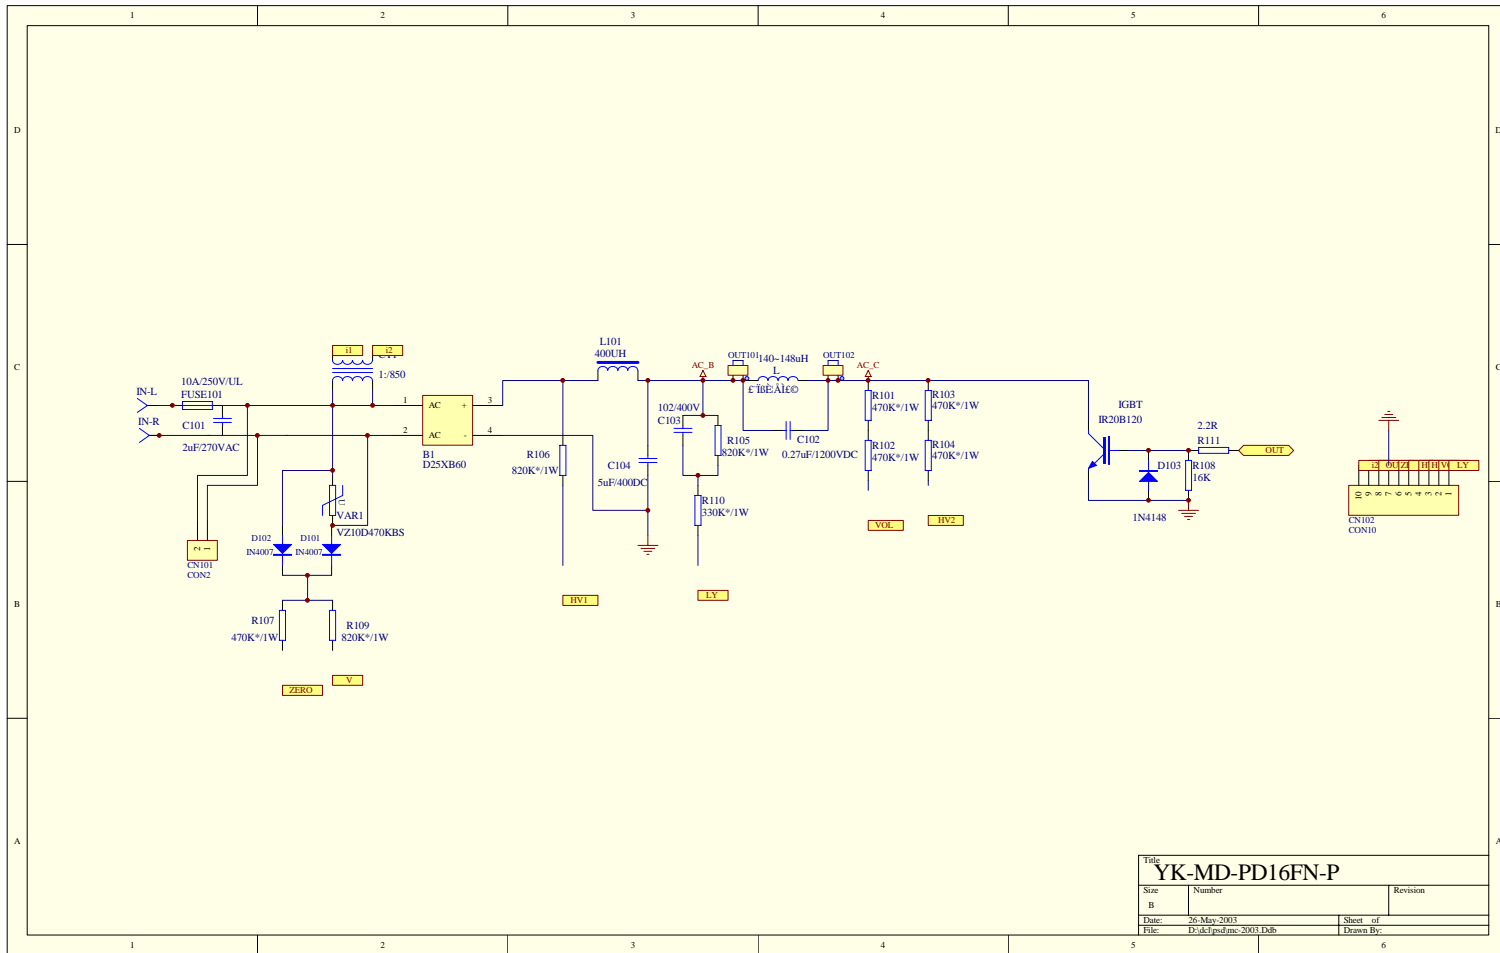

Title		
Size	Number	Revision
A3		
Date	26-May-2003	Sheet of
File	E:\d3\pedmc-2003.Ddb	Drawn By:

Title		
YK-MD-PD16FN-P		
Size	Number	Revision
B		
Date	25-May-2003	Sheet of
File	D:\d1\pdmc-2003.Ddb	Drawn By: