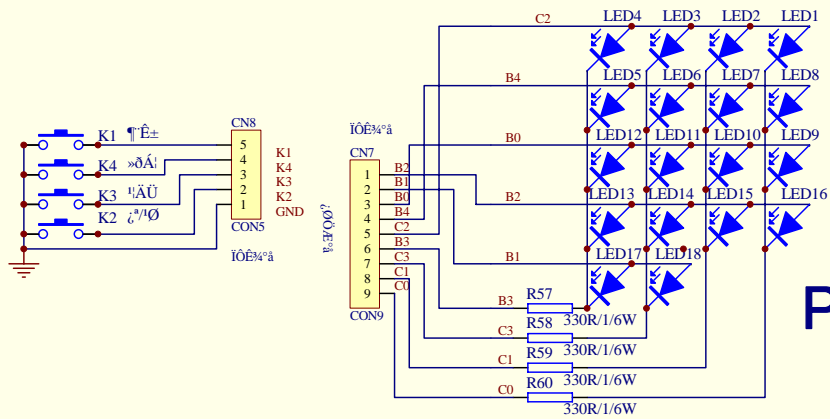

Title		
ĐÀM CẮM ỨNG DỤNG		
Size	Number	Revision
B		
Date:	21-Dec-2002	Sheet of
File:	D:\dip\đam\PC1.dtb	Drawn by:

Title		
Size A4	Number	Revision
Date: 21-Dec-2002	Sheet of	Drawn By:
File: D:\dcl\pd\MC-PD.ddb		