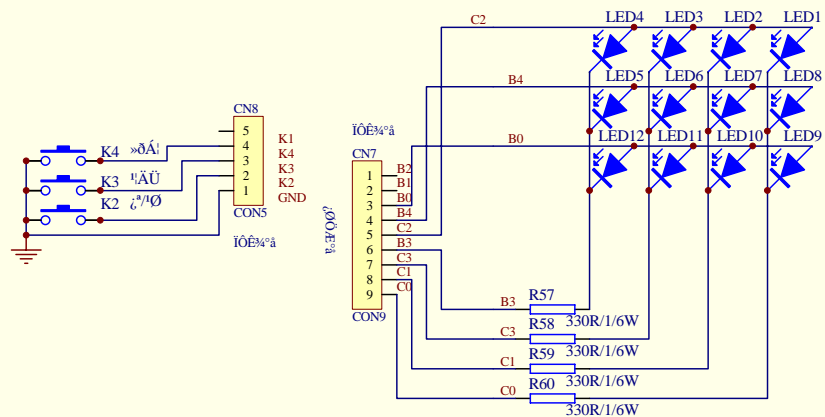

Title		
ĐÀM CẮM ỨNG DỤNG		
Size	Number	Revision
B		
Date:	21-Dec-2002	Sheet of
File:	D:\dip\đam\PC1.dtb	Drawn by:

Title		
Size A4	Number	Revision
Date: 21-Dec-2002	Sheet of	Drawn By:
File: D:\dcl\pd\MC-PD.ddb		